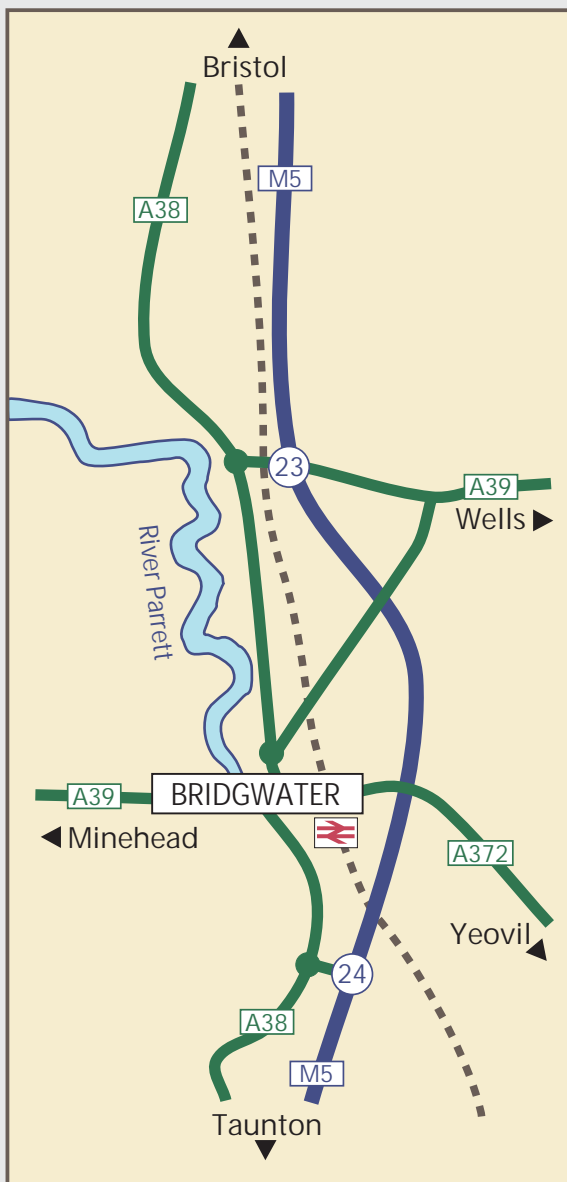

Office location plan

Sedgemoor District Council,
Bridgwater House,
King Square,
BRIDGWATER,
TA6 3AR

Monday to Friday, 9:00am to 5:00pm
Closed on bank holidays

Telephone Enquiries: 0300 303 7800
or 01278 435435

Distance from Bridgwater in miles			
Birmingham	105	Exeter	45
Bristol	37	London	147
Cardiff	70	Manchester	185

Bridgwater House, King Square

- M** Main Reception - All Visitors
- A** Staff Access 7.00am - 8.00pm only Monday - Friday & Staff Access 24 hours (Out of hours use - Intercom)
- B** Staff Access 7.00am - 8.00pm only Monday - Friday
- 1** Main Delivery Door
- 2** Special Access Deliveries
- ▶** Fire Exit

Colley Lane, Parrett Way