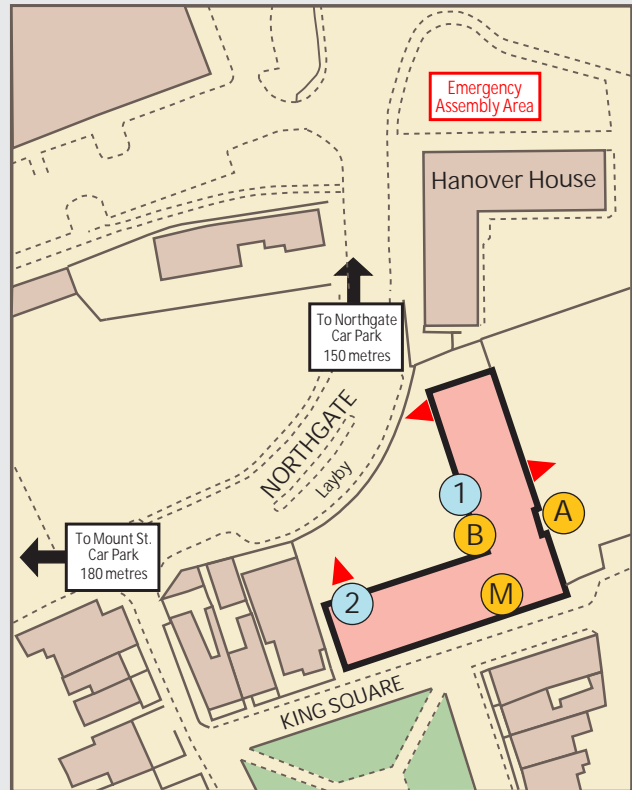

Office location plan

Sedgemoor District Council,
Bridgwater House,
King Square,
BRIDGWATER,
TA6 3AR

Monday to Friday, 9:00am to 5:00pm
Closed on bank holidays

Telephone Enquiries: 0300 303 7800
or 01278 435435

Distance from Bridgwater in miles			
Birmingham	105	Exeter	45
Bristol	37	London	147
Cardiff	70	Manchester	185

Bridgwater House, King Square

- M** Main Reception - All Visitors
- A** Staff Access 7.00am - 8.00pm only Monday - Friday & Staff Access 24 hours (Out of hours use - Intercom)
- B** Staff Access 7.00am - 8.00pm only Monday - Friday
- 1** Main Delivery Door
- 2** Special Access Deliveries
- ▶** Fire Exit

Colley Lane, Parrett Way