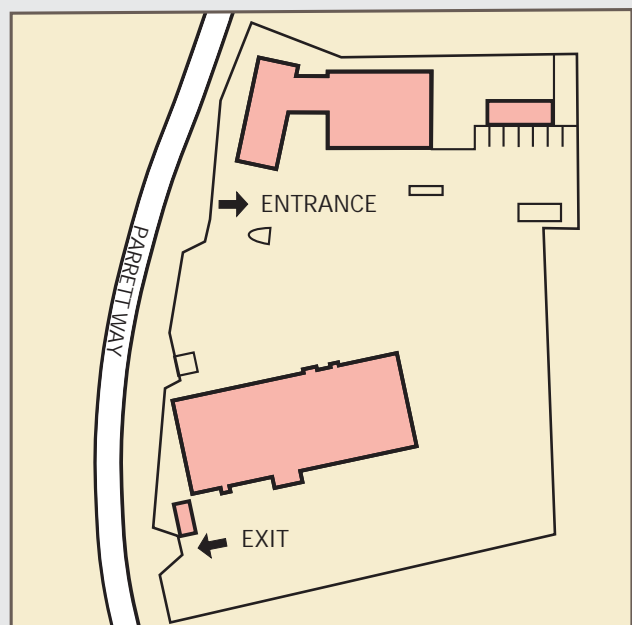

Distance from Bridgwater in miles			
Birmingham	105	Exeter	45
Bristol	37	London	147
Cardiff	70	Manchester	185

Bridgwater House, King Square

- M** Main Reception - All Visitors
- A** Staff Access 7.00am - 8.00pm only Monday - Friday & Staff Access 24 hours (Out of hours use - Intercom)
- B** Staff Access 7.00am - 8.00pm only Monday - Friday
- 1** Main Delivery Door
- 2** Special Access Deliveries
- ▶** Fire Exit